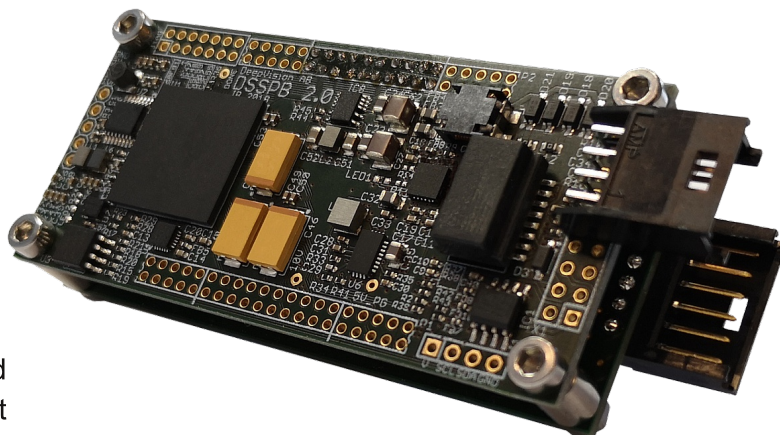

OSMEthernet OEM Sonar Module

Main Features

- Very low power consumption
- Wide input voltage range
- Very small physical size
- Easy to integrate and use
- Digital chirp technology
- Wide frequency range
- Software API included

The OSMEthernet is our latest flexible and powerful dual channel OEM sonar module. It has a very wide frequency range of 50 kHz to 1200 kHz and uses the DeepVision state of the art Digital Sonar Signal Processor, DSSP. The DSSP is a high performance parallel processing unit which allows the OSMEthernet to use Chirp pulsing and pulse compression to capture crystal clear sonar images.

The unit can be used in a wide variety of applications, such as side scan sonars, high performance fishfinders, depth sounders, commercial fishing sonars, scanning SONARs, AUV navigation systems, etc.

The OSMEthernet can easily be integrated into any network using DHCP or fixed IP. The typical power consumption is approximately 150mA @ 12V during operation.

The OSMEthernet can be interfaced with the powerful DeepView software, either offline for post processing purposes, or online for configuration of the OSMEthernet and live display of sonar images.

Sonar model	OSMEthernet
Technology	Chirp Digital
Supply voltage	11V to 48V
Power consumption	150 mA @ 12 V (approximate average)
Frequency	Dual 50 kHz to 1200 kHz
Resolution (Frequency and transducer dependent)	Down to 1 cm Down to 0.39 inch
Max operating depth if potted	100 m 328 feet
Interface	10/100 Mbit Ethernet, GND, Supply
Length	80 mm + Connector 3.15 inch + Connector
Height	30 mm 1.18 inch
Width	37 mm 1.46 inch
Weight	50 g 1.76 oz

The OSMEthernet can be ordered potted if it is to be mounted externally on a ROV or AUV. The potted OSMEthernet operates down to 100 m depth.

At DeepVision we design and manufacture custom sonar transceivers on request. Please contact us for more information.

DeepVision

Tel: 0046 (0)13 465 50 60
E-mail: sales@deepvision.se
Web: deepvision.se

DeepVision AB
Duvkullestigen 5
587 25 Linköping
Sweden